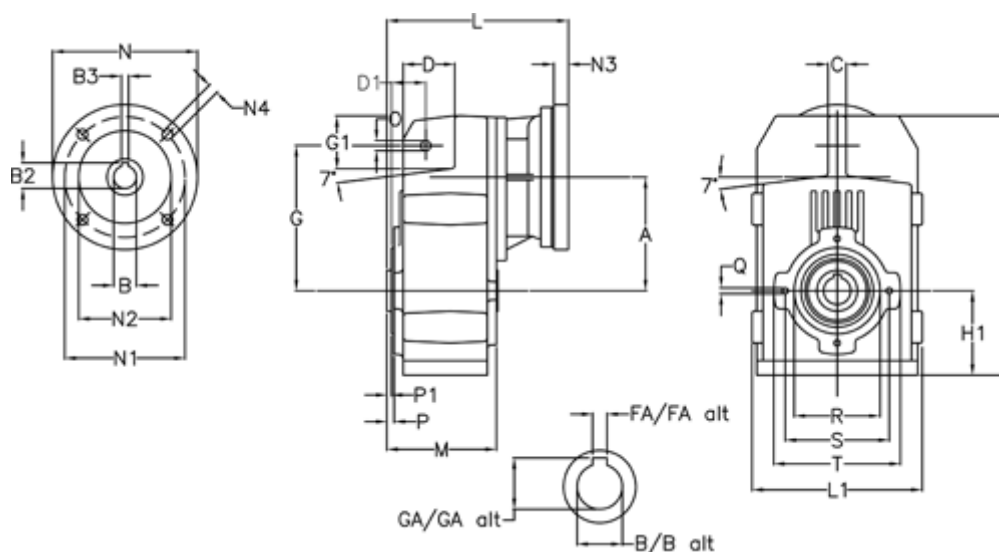

Article number: 29560100983220
 Description: Shaft mounted gear
 A102H25-9,8-P63B5

Measures

A = 112.50	FA = 8	M = 100.5	Q = M8x12
B = 25	G = 140	N = 140	R = 80
B1 = 11	G1 = 51.0	N1 = 115	S = 100
B2 = 12.8	GA = 28.3	N2 = 95	T = 120
B3 = 4	H = 251.0	N4 = M8x19	
C = 20	H1 = 84.0	O = 11	
D = 47.5	L = 185.5	P = 4.5	
D1 = 35.0	L1 = 170	P1 = 3.0	